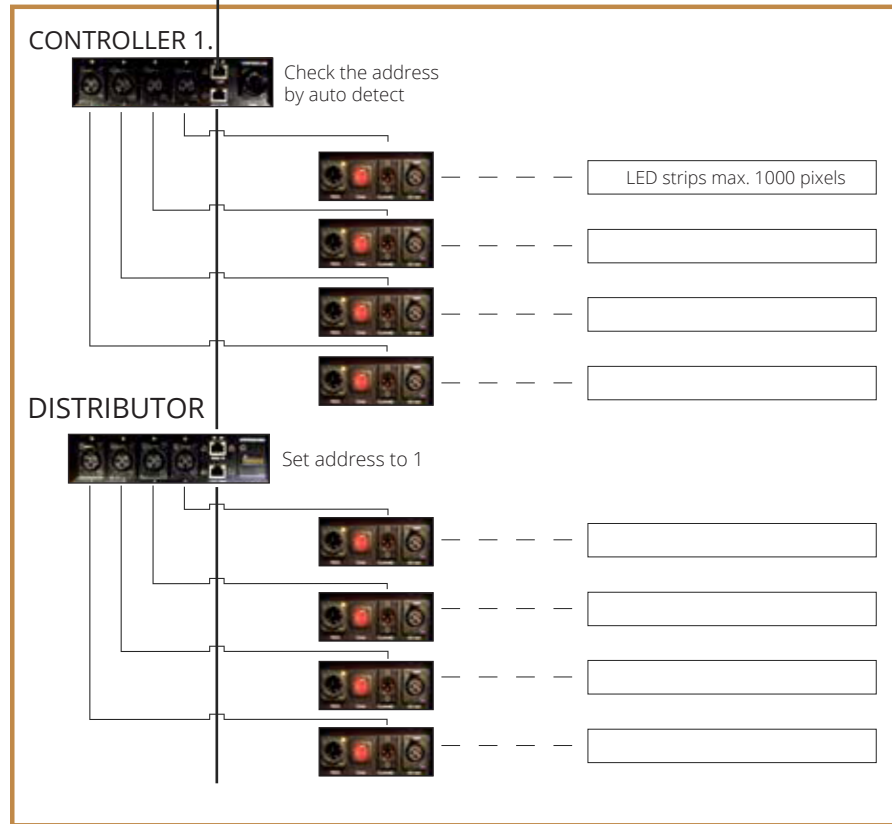

100/1000  
Ethernet switch

## Controller 1. max. 8000 pixels

## Controller 2. max. 8000 pixels

## Controller 3.

etc.

You can use one power supply on one line or you can link them together.

Controllers drive up to 8000 pixels.  
Distributors can expand the number of outputs.