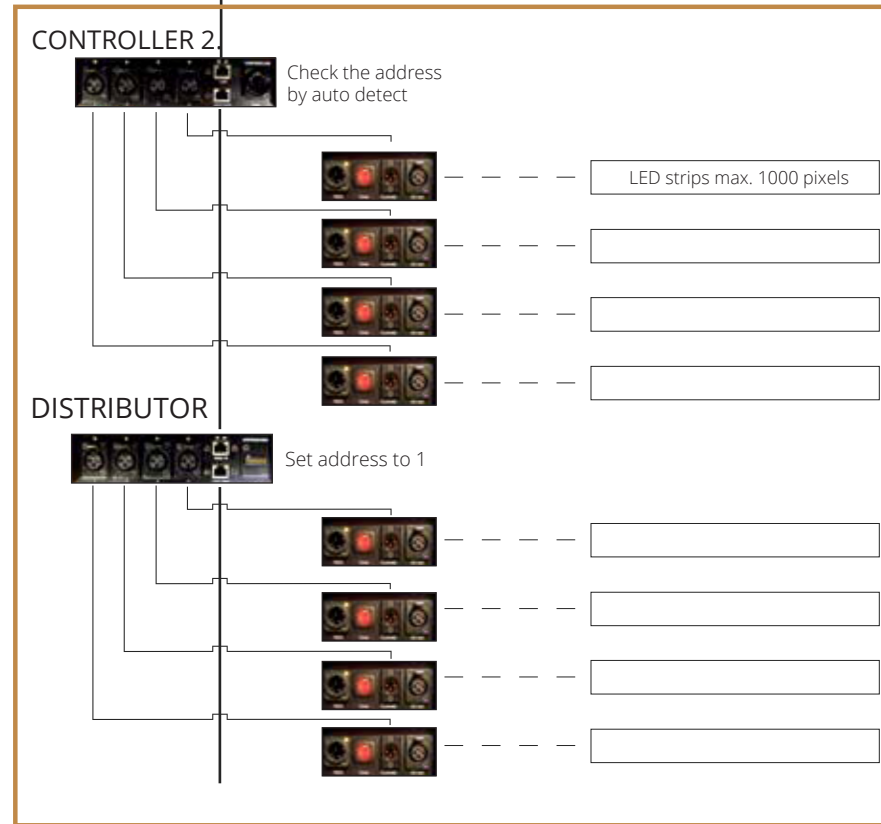

100/1000  
Ethernet switch

## Controller 1. max. 8000 pixels

## Controller 2. max. 8000 pixels

## Controller 3.

etc.

You can use one power supply on one line or you can link them together.

Controllers drive up to 8000 pixels.  
Distributors can expand the number of outputs.