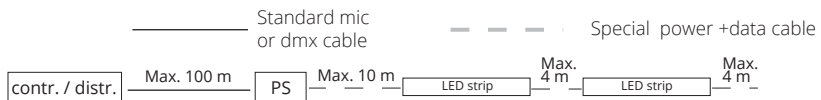

Controller 3.

etc.

You can use one power supply on one line or you can link them together.

Controllers drive up to 8000 pixels.
Distributors can expand the number of outputs.